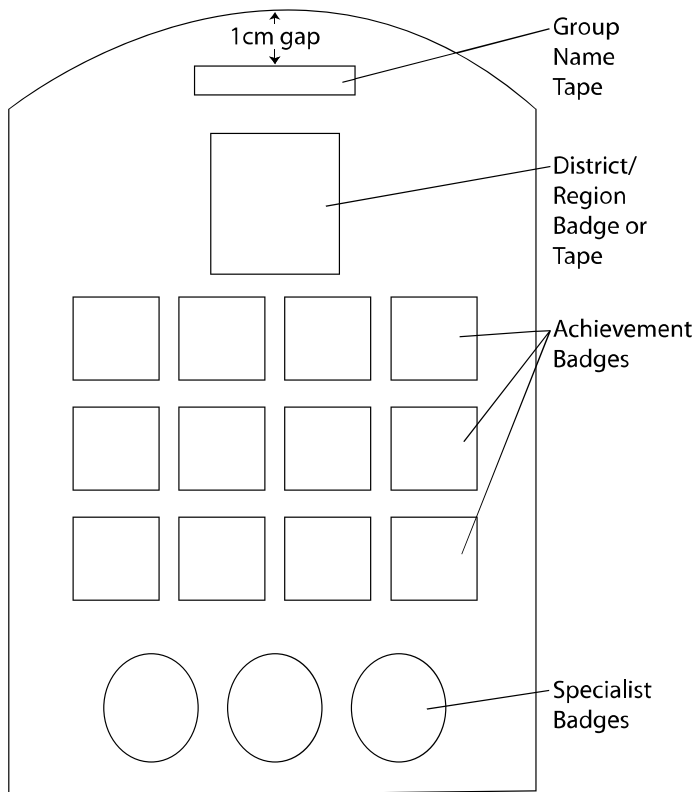

Joey Scout Badge Placement

Joey Scout Right Sleeve

Joey Scout Left Sleeve

- Group Name Tape
- District/Region Badge or Tape
- Joey Scout Participation Badges: Care & Share/Environment/
- Specialist Badges

- Promise Challenge Badge

Cub Scout Badge Placement

CUB SCOUT RIGHT SLEEVE

CUB SCOUT LEFT SLEEVE

Note: Where many badges have been earned, they may not all fit on the colour panel of the sleeve.

Scout Badge Placement

SCOUT LEFT SLEEVE

SCOUT RIGHT SLEEVE

Note: Where many badges have been earned, they may not all fit on the colour panel of the sleeve.

Venturer Badge Placement

LEFT SLEEVE

RIGHT SLEEVE

Rover Badge Placement

ROVER RIGHT SLEEVE