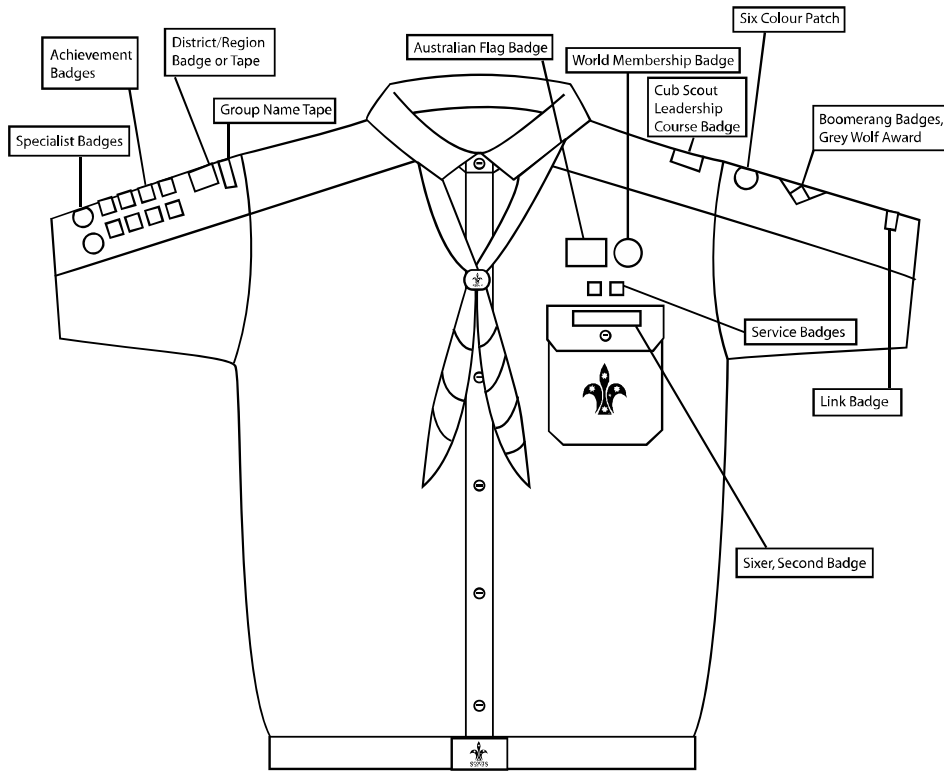

Joey Scout Badge Placement

Joey Scout Right Sleeve

Joey Scout Left Sleeve

- Group Name Tape
- District/Region Badge or Tape
- Joey Scout Participation Badges: Care & Share/Environment/
- Specialist Badges

- Promise Challenge Badge

Cub Scout Badge Placement

CUB SCOUT RIGHT SLEEVE

CUB SCOUT LEFT SLEEVE

Note: Where many badges have been earned, they may not all fit on the colour panel of the sleeve.

Scout Badge Placement

SCOUT LEFT SLEEVE

SCOUT RIGHT SLEEVE

Note: Where many badges have been earned, they may not all fit on the colour panel of the sleeve.

Venturer Badge Placement

LEFT SLEEVE

RIGHT SLEEVE

Rover Badge Placement

ROVER RIGHT SLEEVE