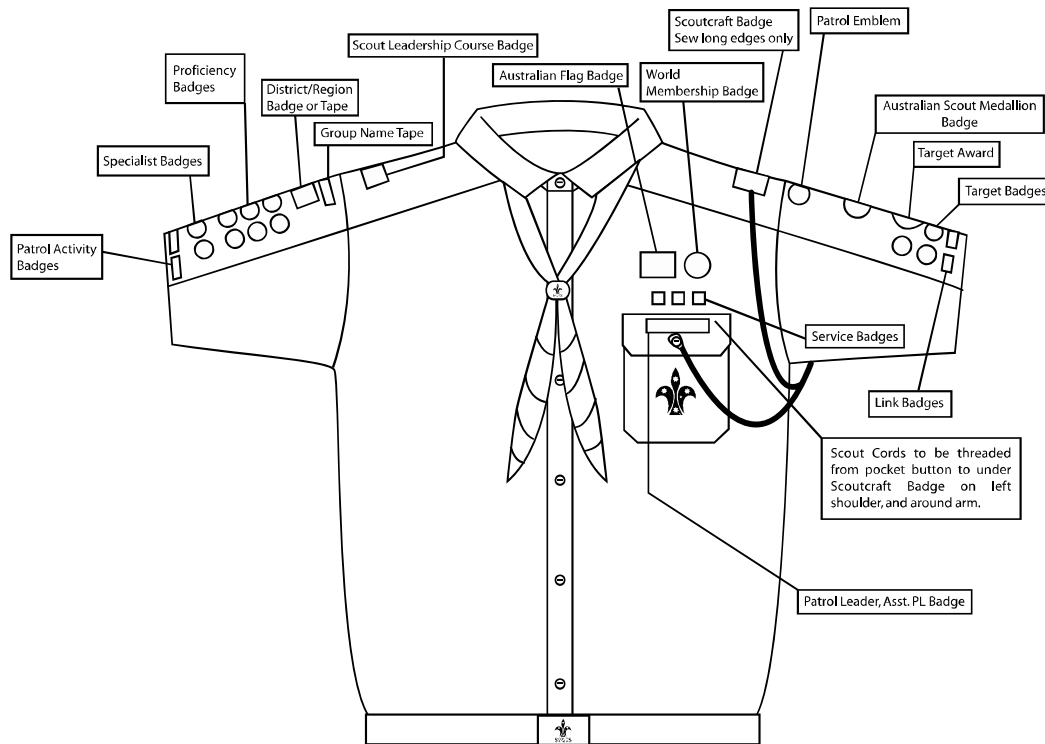

Joey Scout Badge Placement

Joey Scout Right Sleeve

Joey Scout Left Sleeve

- Group Name Tape
- District/Region Badge or Tape
- Joey Scout Participation Badges: Care & Share/Environment/
- Specialist Badges

- Promise Challenge Badge

Cub Scout Badge Placement

CUB SCOUT RIGHT SLEEVE

CUB SCOUT LEFT SLEEVE

Note: Where many badges have been earned, they may not all fit on the colour panel of the sleeve.

Scout Badge Placement

SCOUT LEFT SLEEVE

SCOUT RIGHT SLEEVE

Note: Where many badges have been earned, they may not all fit on the colour panel of the sleeve.

Venturer Badge Placement

LEFT SLEEVE

RIGHT SLEEVE

Rover Badge Placement

ROVER RIGHT SLEEVE