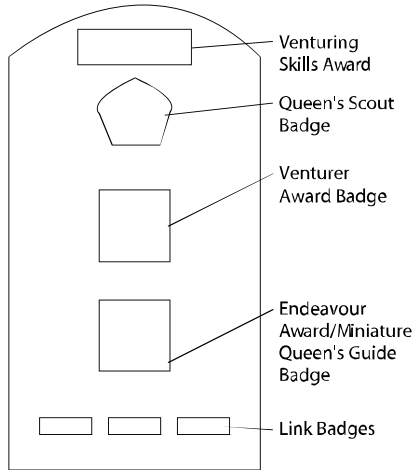

Joey Scout Badge Placement

Joey Scout Right Sleeve

Joey Scout Left Sleeve

- Group Name Tape
- District/Region Badge or Tape
- Joey Scout Participation Badges: Care & Share/Environment/
- Specialist Badges

- Promise Challenge Badge

Cub Scout Badge Placement

CUB SCOUT RIGHT SLEEVE

CUB SCOUT LEFT SLEEVE

Note: Where many badges have been earned, they may not all fit on the colour panel of the sleeve.

Scout Badge Placement

SCOUT LEFT SLEEVE

SCOUT RIGHT SLEEVE

Note: Where many badges have been earned, they may not all fit on the colour panel of the sleeve.

Venturer Badge Placement

LEFT SLEEVE

RIGHT SLEEVE

Rover Badge Placement

ROVER RIGHT SLEEVE