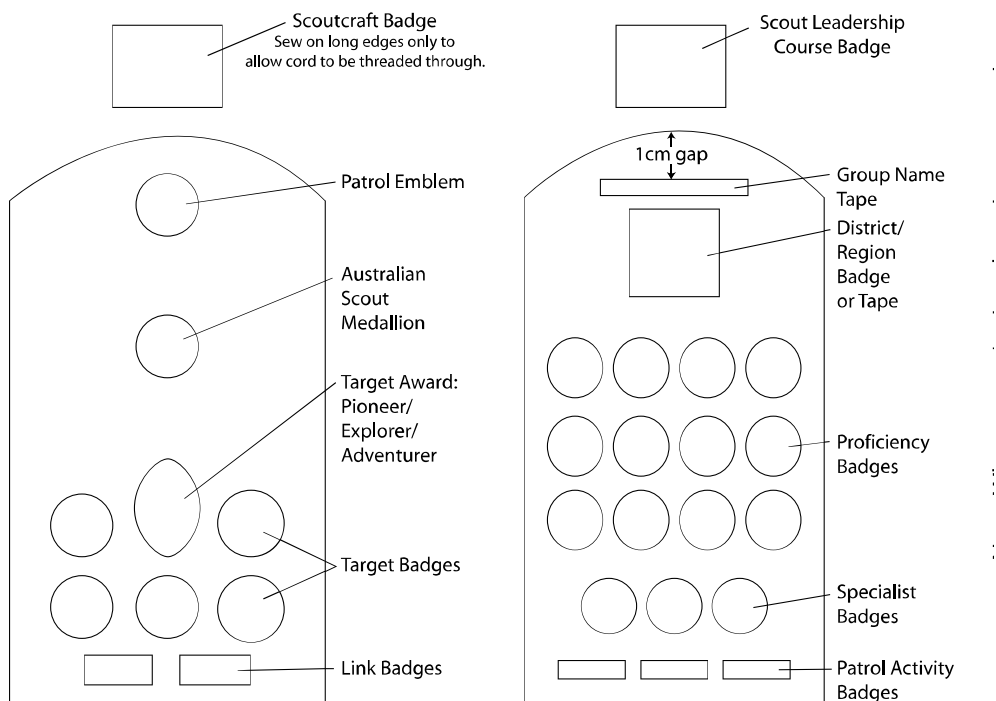

Joey Scout Badge Placement

Joey Scout Right Sleeve

Joey Scout Left Sleeve

- Group Name Tape
- District/Region Badge or Tape
- Joey Scout Participation Badges: Care & Share/Environment/
- Specialist Badges

- Promise Challenge Badge

Cub Scout Badge Placement

CUB SCOUT RIGHT SLEEVE

CUB SCOUT LEFT SLEEVE

Note: Where many badges have been earned, they may not all fit on the colour panel of the sleeve.

Scout Badge Placement

SCOUT LEFT SLEEVE

SCOUT RIGHT SLEEVE

Note: Where many badges have been earned, they may not all fit on the colour panel of the sleeve.

Venturer Badge Placement

LEFT SLEEVE

RIGHT SLEEVE

Rover Badge Placement

ROVER RIGHT SLEEVE