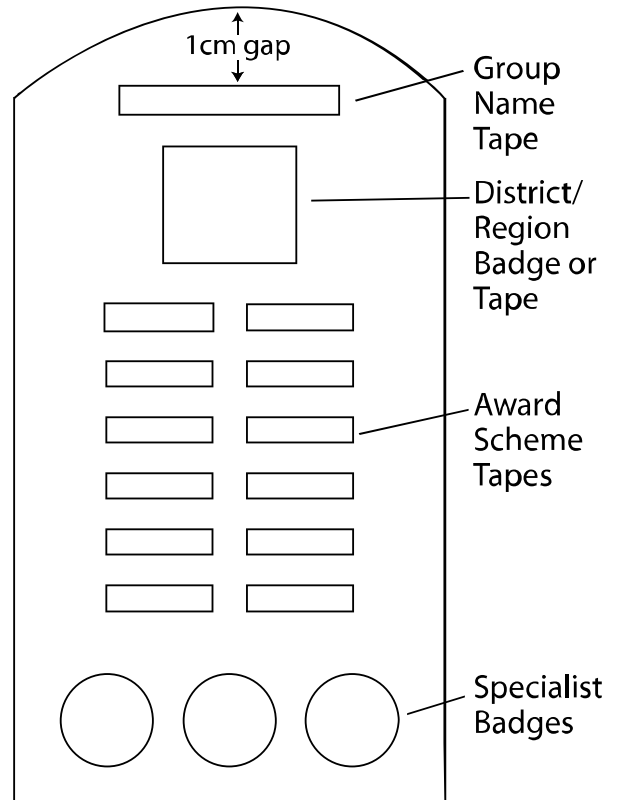

Joey Scout Badge Placement

Joey Scout Right Sleeve

Joey Scout Left Sleeve

- Group Name Tape
- District/Region Badge or Tape
- Joey Scout Participation Badges: Care & Share/Environment/
- Specialist Badges

- Promise Challenge Badge

Cub Scout Badge Placement

CUB SCOUT RIGHT SLEEVE

CUB SCOUT LEFT SLEEVE

Note: Where many badges have been earned, they may not all fit on the colour panel of the sleeve.

Scout Badge Placement

SCOUT LEFT SLEEVE

SCOUT RIGHT SLEEVE

Note: Where many badges have been earned, they may not all fit on the colour panel of the sleeve.

Venturer Badge Placement

LEFT SLEEVE

RIGHT SLEEVE

Rover Badge Placement

ROVER RIGHT SLEEVE