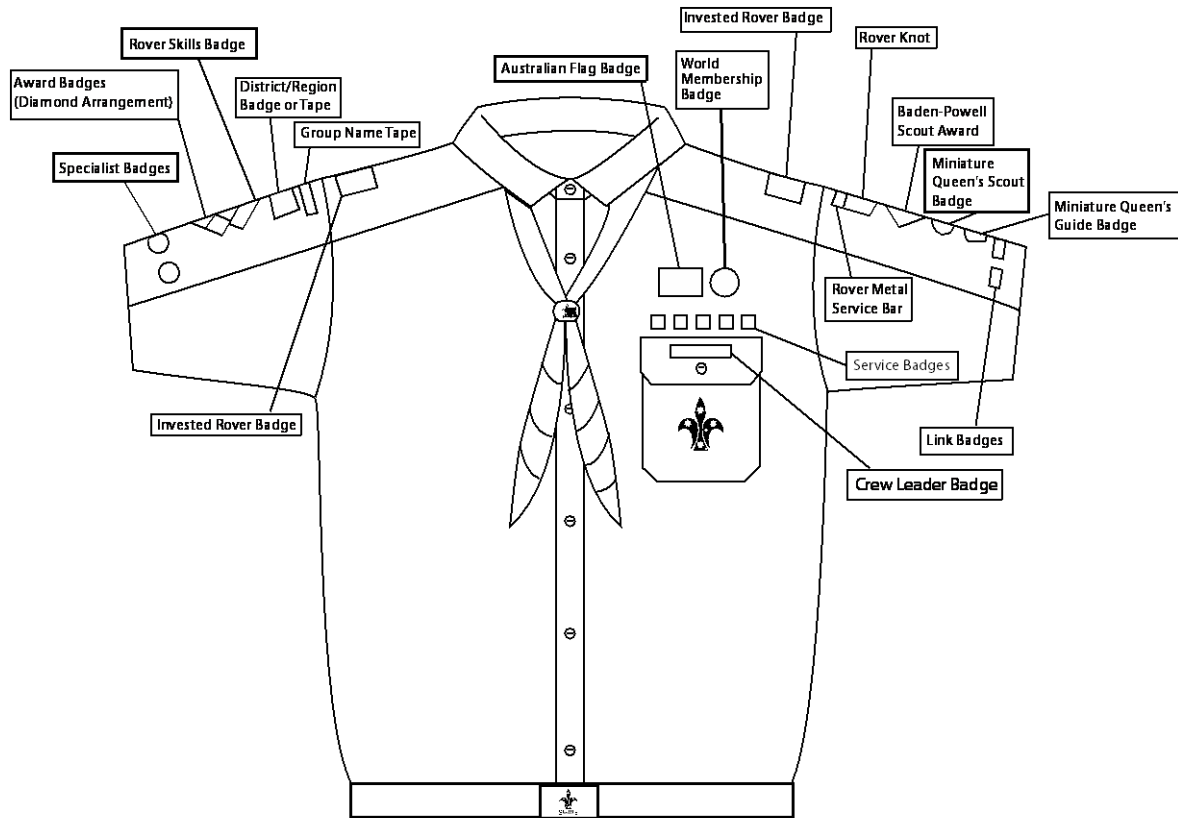

Joey Scout Badge Placement

Joey Scout Right Sleeve

Joey Scout Left Sleeve

- Group Name Tape
- District/Region Badge or Tape
- Joey Scout Participation Badges: Care & Share/Environment/
- Specialist Badges

- Promise Challenge Badge

Cub Scout Badge Placement

CUB SCOUT RIGHT SLEEVE

CUB SCOUT LEFT SLEEVE

Note: Where many badges have been earned, they may not all fit on the colour panel of the sleeve.

Scout Badge Placement

SCOUT LEFT SLEEVE

SCOUT RIGHT SLEEVE

Note: Where many badges have been earned, they may not all fit on the colour panel of the sleeve.

Venturer Badge Placement

LEFT SLEEVE

RIGHT SLEEVE

Rover Badge Placement

ROVER RIGHT SLEEVE