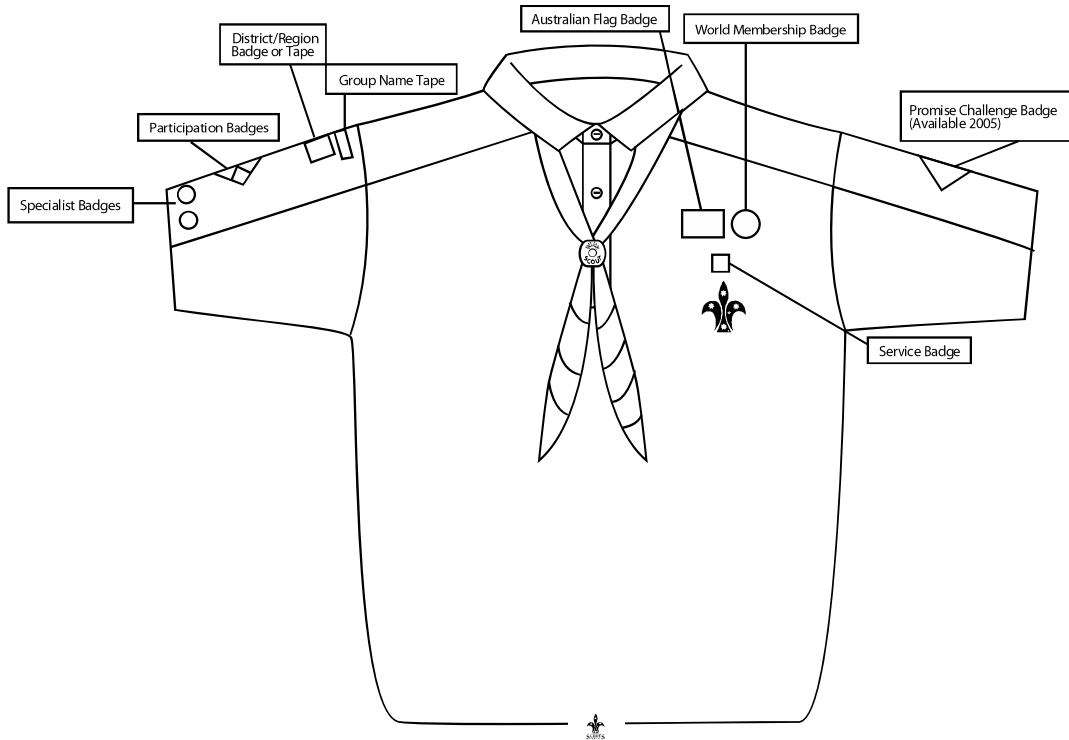

Joey Scout Badge Placement

Joey Scout Right Sleeve

Joey Scout Left Sleeve

- Group Name Tape
- District/Region Badge or Tape
- Joey Scout Participation Badges: Care & Share/Environment/
- Specialist Badges

- Promise Challenge Badge

Cub Scout Badge Placement

CUB SCOUT RIGHT SLEEVE

CUB SCOUT LEFT SLEEVE

Note: Where many badges have been earned, they may not all fit on the colour panel of the sleeve.

Scout Badge Placement

SCOUT LEFT SLEEVE

SCOUT RIGHT SLEEVE

Note: Where many badges have been earned, they may not all fit on the colour panel of the sleeve.

Venturer Badge Placement

LEFT SLEEVE

RIGHT SLEEVE

Rover Badge Placement

ROVER RIGHT SLEEVE