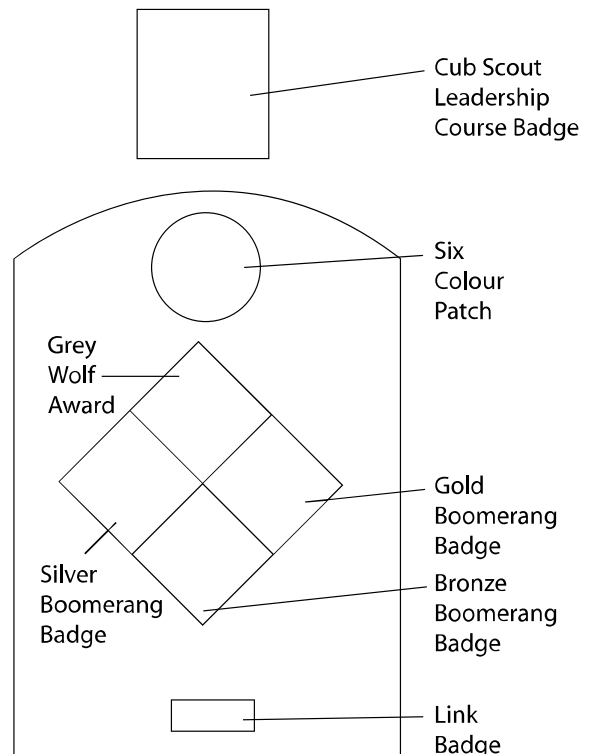

Joey Scout Badge Placement

Joey Scout Right Sleeve

Joey Scout Left Sleeve

- Group Name Tape
- District/Region Badge or Tape
- Joey Scout Participation Badges: Care & Share/Environment/
- Specialist Badges

- Promise Challenge Badge

Cub Scout Badge Placement

CUB SCOUT RIGHT SLEEVE

CUB SCOUT LEFT SLEEVE

Note: Where many badges have been earned, they may not all fit on the colour panel of the sleeve.

Scout Badge Placement

SCOUT LEFT SLEEVE

SCOUT RIGHT SLEEVE

Note: Where many badges have been earned, they may not all fit on the colour panel of the sleeve.

Venturer Badge Placement

LEFT SLEEVE

RIGHT SLEEVE

Rover Badge Placement

ROVER RIGHT SLEEVE